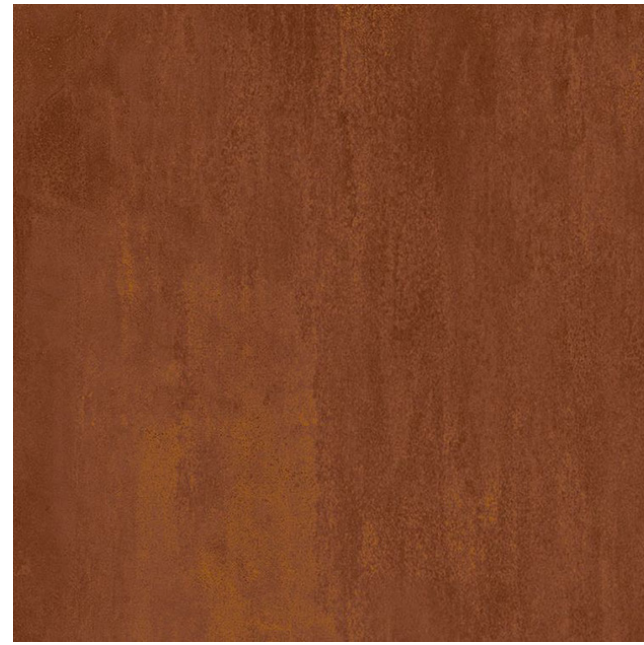

SƠN HIỆU ỨNG RỈ SÉT

R.E.P

RAMMED EARTH TEXTURE

Composed\_RS#01

Golden wheat\_RS#02

Black hues\_RS#03

Brown hues\_RS#04

Sturdy brown\_RS#05

Malay tan\_RS#06

Rust brown\_RS#07

Jadite\_RS#08

Leather\_RS#09

Vintage umber\_RS#10

Bronze\_RS#11

Cola\_RS#12

Dove\_RS#13

Brown stone\_RS#14

Clay canyou\_RS#15

Western saddle\_RS#16

Aged copper\_RS#17

Aqua blue\_RS#18

Terra cotta\_RS#19

Green lawn\_RS#20

Forestwood\_RS#21