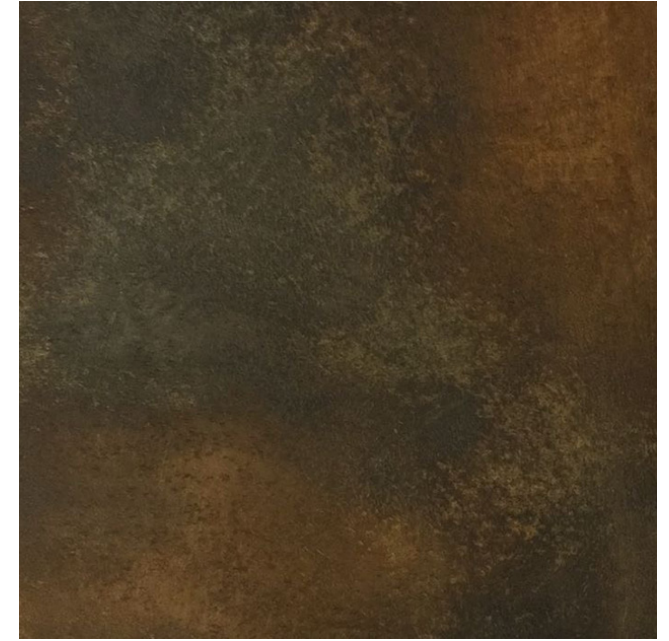

SƠN HIỆU ỨNG RỈ SÉT

R.E.P

RAMMED EARTH TEXTURE

Composed\_RS#01

Golden wheat\_RS#02

Black hues\_RS#03

Brown hues\_RS#04

Sturdy brown\_RS#05

Malay tan\_RS#06

Rust brown\_RS#07

Jadite\_RS#08

Leather\_RS#09

Vintage umber\_RS#10

Bronze\_RS#11

Cola\_RS#12

Dove\_RS#13