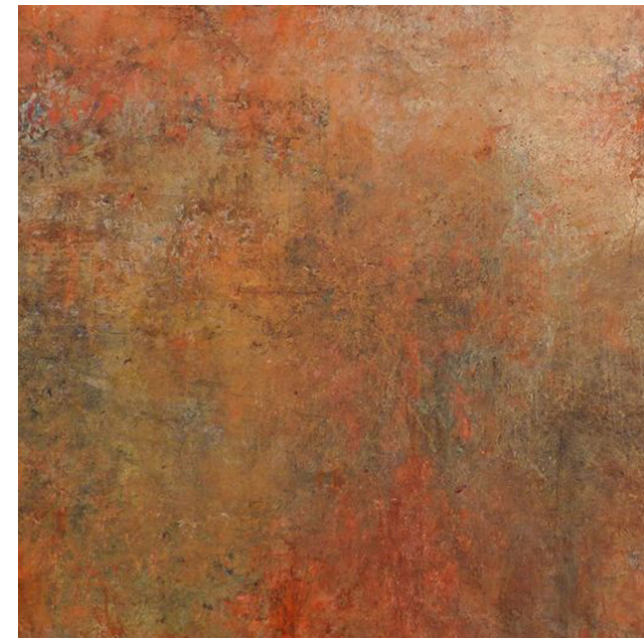

SƠN HIỆU ỨNG RỈ SÉT

R.E.P

RAMMED EARTH TEXTURE

Composed\_RS#01

Golden wheat\_RS#02

Black hues\_RS#03

Brown hues\_RS#04

Sturdy brown\_RS#05

Malay tan\_RS#06

Rust brown\_RS#07

Jadite\_RS#08

Leather\_RS#09

Vintage umber\_RS#10

Bronze\_RS#11

Cola\_RS#12

Dove\_RS#13

Brown stone\_RS#14

Clay canyou\_RS#15

Western saddle\_RS#16

Aged copper\_RS#17

Aqua blue\_RS#18

Terra cotta\_RS#19

Green lawn\_RS#20

Forestwood\_RS#21