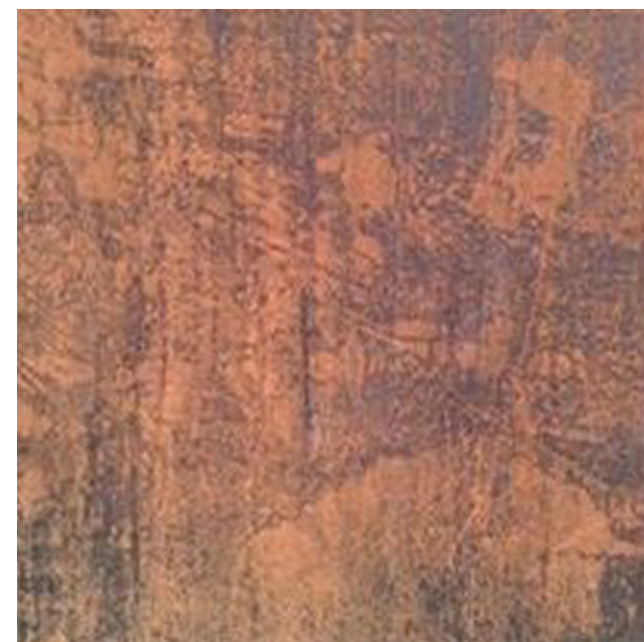

Canyon clay_RS#23