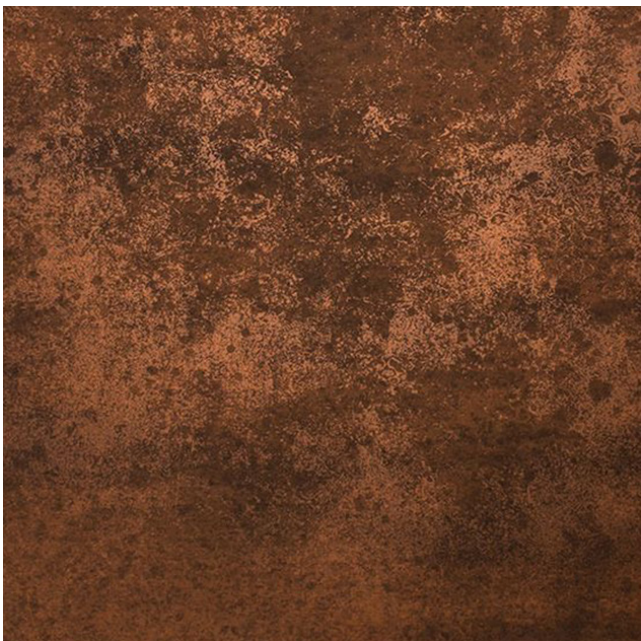

SƠN HIỆU ỨNG RỈ SÉT

R.E.P

RAMMED EARTH TEXTURE

Composed\_RS#01

Golden wheat\_RS#02

Black hues\_RS#03

Brown hues\_RS#04

Sturdy brown\_RS#05

Malay tan\_RS#06

Rust brown\_RS#07

Jadite\_RS#08

Leather\_RS#09

Vintage umber\_RS#10

Bronze\_RS#11

Cola\_RS#12

Dove\_RS#13

Brown stone\_RS#14

Clay canyou\_RS#15

Western saddle\_RS#16

Aged copper\_RS#17

Aqua blue\_RS#18

Terra cotta\_RS#19

Green lawn\_RS#20

Forestwood\_RS#21