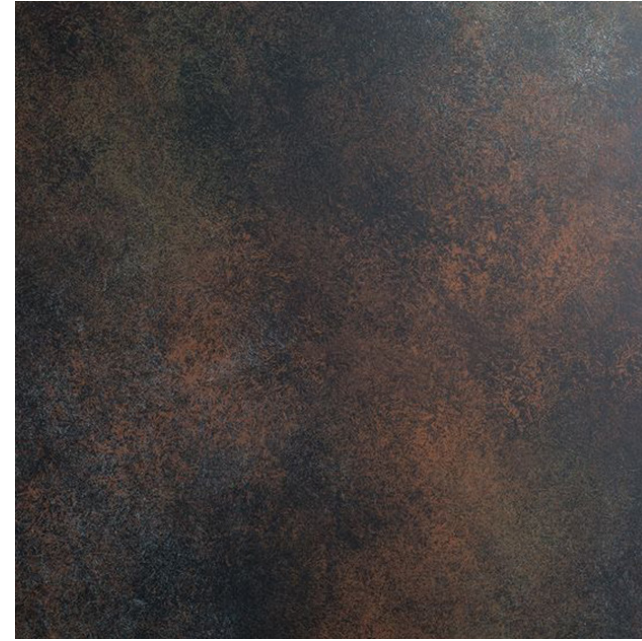

SƠN HIỆU ỨNG RỈ SÉT

R.E.P

RAMMED EARTH TEXTURE

Composed\_RS#01

Golden wheat\_RS#02

Black hues\_RS#03

Brown hues\_RS#04

Sturdy brown\_RS#05

Malay tan\_RS#06

Rust brown\_RS#07

Jadite\_RS#08

Leather\_RS#09

Vintage umber\_RS#10

Bronze\_RS#11

Cola\_RS#12

Dove\_RS#13

Brown stone\_RS#14

Clay canyou\_RS#15

Western saddle\_RS#16

Aged copper\_RS#17

Aqua blue\_RS#18

Terra cotta\_RS#19

Green lawn\_RS#20

Forestwood\_RS#21