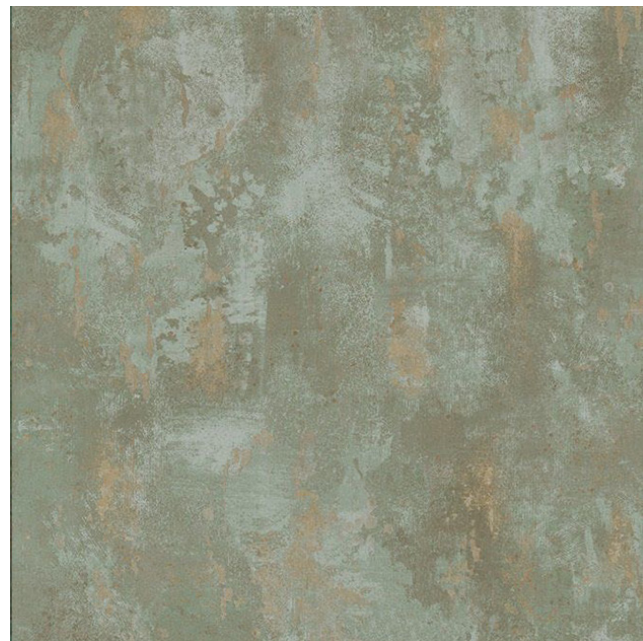

SƠN HIỆU ỨNG RỈ SÉT

R.E.P

RAMMED EARTH TEXTURE

Composed\_RS#01

Golden wheat\_RS#02

Black hues\_RS#03

Brown hues\_RS#04

Sturdy brown\_RS#05

Malay tan\_RS#06

Rust brown\_RS#07

Jadite\_RS#08

Leather\_RS#09

Vintage umber\_RS#10

Bronze\_RS#11

Cola\_RS#12

Dove\_RS#13

Brown stone\_RS#14

Clay canyou\_RS#15

Western saddle\_RS#16

Aged copper\_RS#17

Aqua blue\_RS#18

Terra cotta\_RS#19

Green lawn\_RS#20

Forestwood\_RS#21