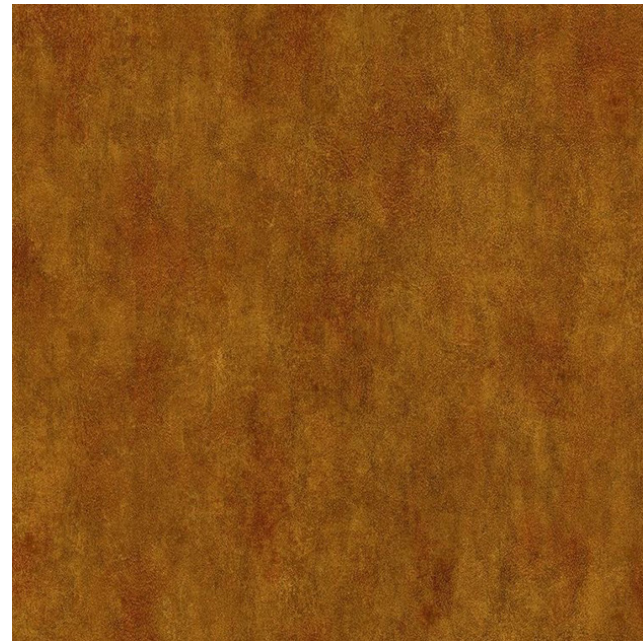

SƠN HIỆU ỨNG RỈ SÉT

R.E.P

RAMMED EARTH TEXTURE

Composed\_RS#01

Golden wheat\_RS#02

Black hues\_RS#03

Brown hues\_RS#04

Sturdy brown\_RS#05

Malay tan\_RS#06

Rust brown\_RS#07

Jadite\_RS#08

Leather\_RS#09

Vintage umber\_RS#10

Bronze\_RS#11

Cola\_RS#12

Dove\_RS#13

Brown stone\_RS#14

Clay canyou\_RS#15

Western saddle\_RS#16

Aged copper\_RS#17

Aqua blue\_RS#18

Terra cotta\_RS#19

Green lawn\_RS#20

Forestwood\_RS#21