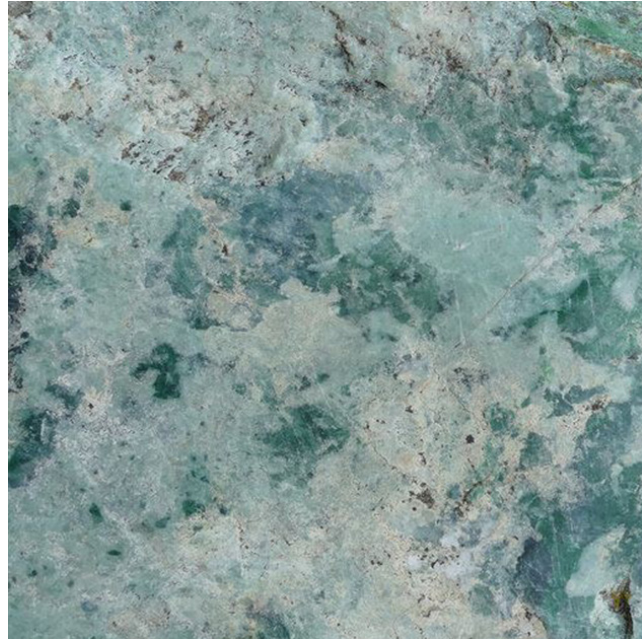

SƠN HIỆU ỨNG RỈ SÉT

R.E.P

RAMMED EARTH TEXTURE

Composed\_RS#01

Golden wheat\_RS#02

Black hues\_RS#03

Brown hues\_RS#04

Sturdy brown\_RS#05

Malay tan\_RS#06

Rust brown\_RS#07

Jadite\_RS#08

Leather\_RS#09

Vintage umber\_RS#10

Bronze\_RS#11

Cola\_RS#12

Dove\_RS#13

Brown stone\_RS#14

Clay canyou\_RS#15

Western saddle\_RS#16

Aged copper\_RS#17

Aqua blue\_RS#18

Terra cotta\_RS#19

Green lawn\_RS#20

Forestwood\_RS#21